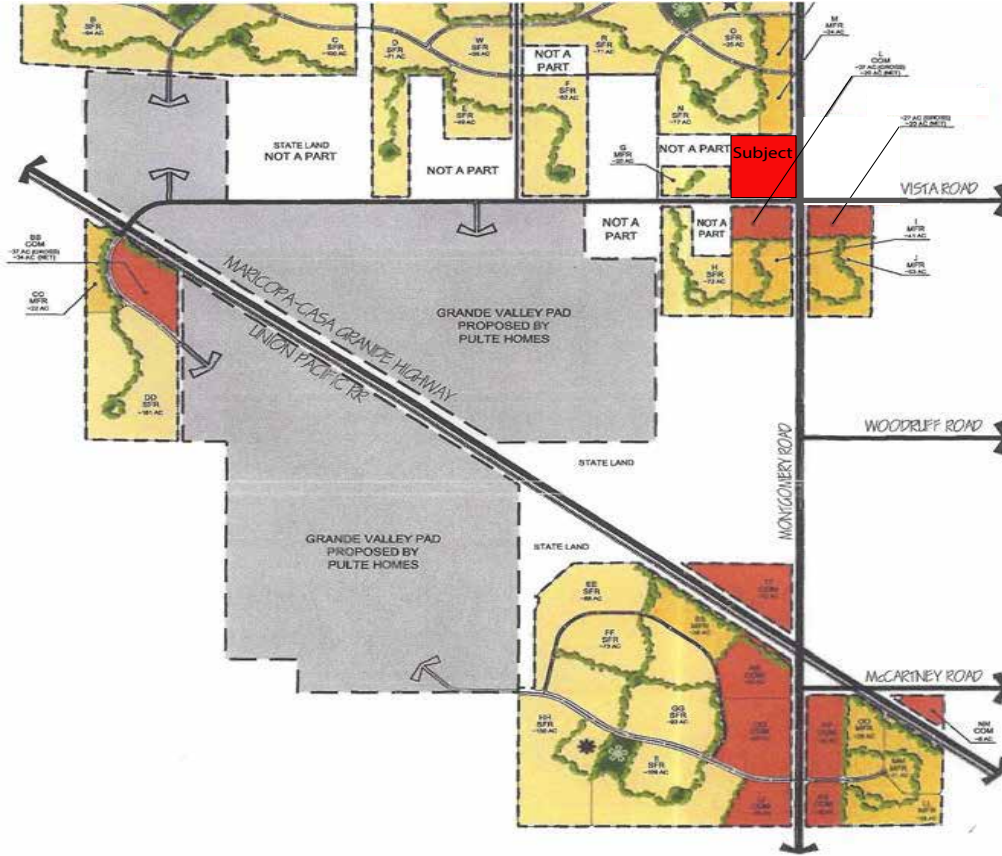

Grande Valley Commercial C-2

 (602) 595-0779

AVAILABLE FOR SALE

Casa Grande, Arizona

±40 Acres Commercial C-2 Land Available

LOMAR devco™